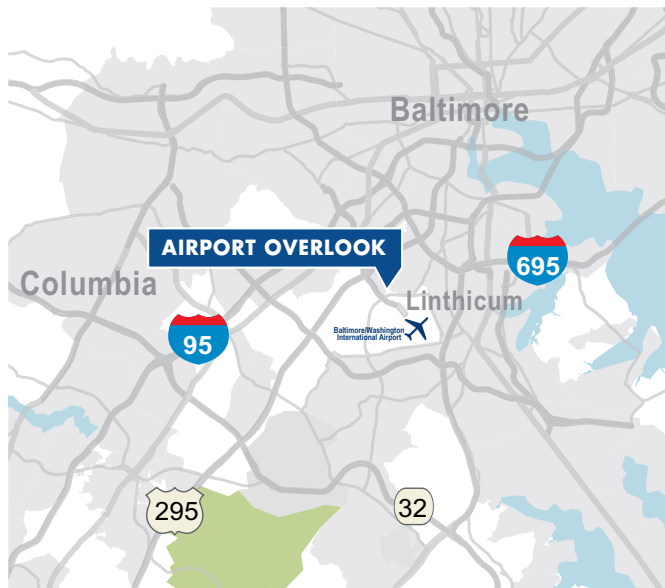

beconet.com

MELISSA PARRISH
melissa.parrish@beconet.com
301.816.1530

BECO
MANAGEMENT
Making Life Better at Work