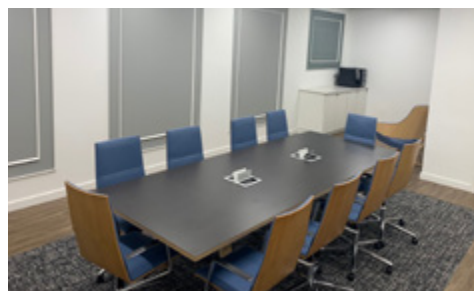

CONVENIENT  
CONFERENCE CENTER

OUTDOOR NATURE  
LOUNGE RETREAT

CUSTOMER-ONLY  
FITNESS CENTER

FRESH ON-THE-GO  
DINING OPTIONS

BLUEBIKES SHARED  
BICYCLE PROGRAM

[beconet.com](http://beconet.com)

MELISSA PARRISH  
[melissa.parrish@beconet.com](mailto:melissa.parrish@beconet.com)  
301.980.5018