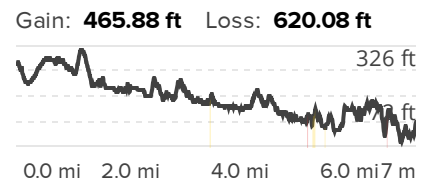

MN  
 10.9°W  
 4/21/2022

**Cabin John Trail: Tuckerman Lane to MacArthur Boulevard**  
 Bethesda, MD