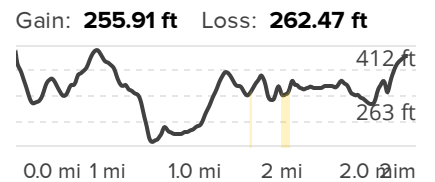

MN ★
11°W
4/21/2022

Civic Center Croyden Creek Loop
Rockville, MD