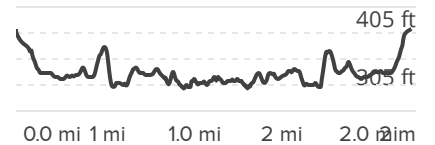

MN ★  
11°W  
4/21/2022

Gain: **108.27 ft** Loss: **111.55 ft**

**Needwood Trail**  
Derwood, MD