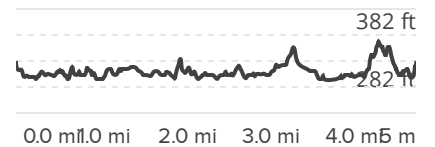

MN ★
10.8°W
4/21/2022

Gain: **114.83 ft** Loss: **121.39 ft**

Burke Lake Trail
Fairfax Station, VA