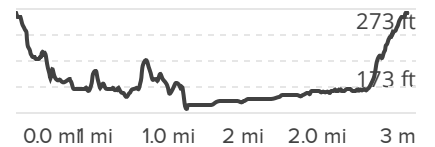

MN  
 10.8°W  
 4/21/2022

Gain: **118.11 ft** Loss: **121.39 ft**

**Hidden Pond**  
 Springfield, VA